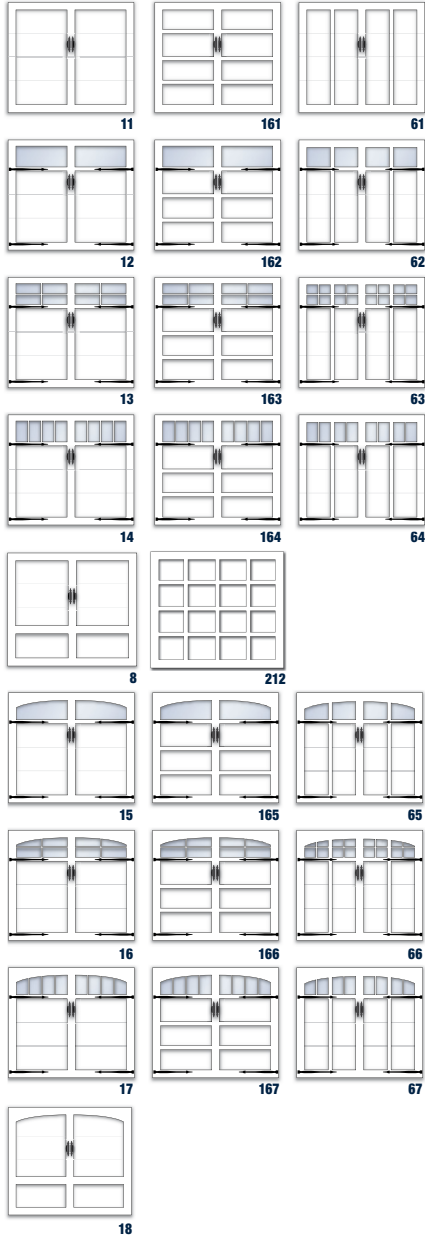

8' - 10' Widths

12' - 15' Widths

16' - 18' Widths

12' - 18' Widths

Martin Garage Door Dealer

AD-SC05-01

[www.MARTINDOOR.com](http://www.MARTINDOOR.com)  
2828 S 900 W, SLC, UT 84119 - 801.973.9310

Made In USA   
Copyright © 2013, Martin Door Mfg.